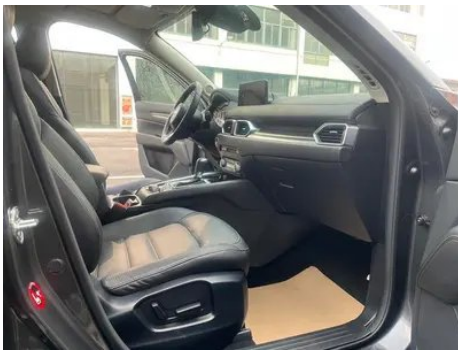

Vehicle Condition

1. Original metal body panels with factory paint.

Configuration Information

Model Information

Model Name	Mazda CX-5 2022 2.5L Automatic four-wheel drive Zunyao type
-------------------	---