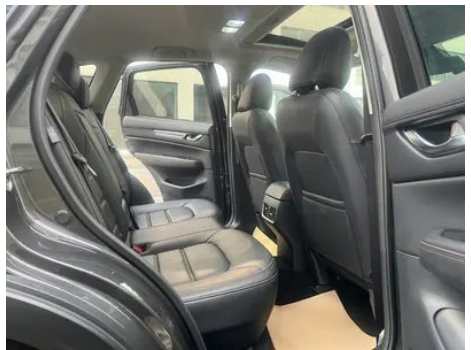

Vehicle Condition

1. Original metal body panels with factory paint.

Configuration Information

Model Information

Model Name	Mazda CX-5 2022 2.5L Automatic four-wheel drive Zunyao type
-------------------	---