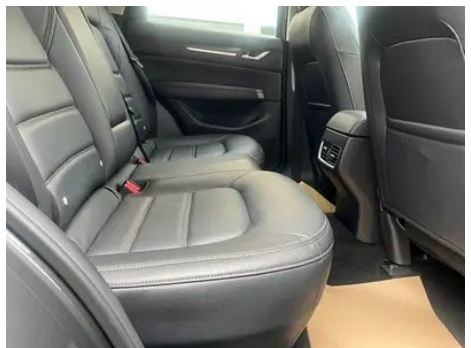

Vehicle Condition

1. Original metal body panels with factory paint.

Configuration Information

Model Information

Model Name	Mazda CX-5 2022 2.5L Automatic four-wheel drive Zunyao type
-------------------	---