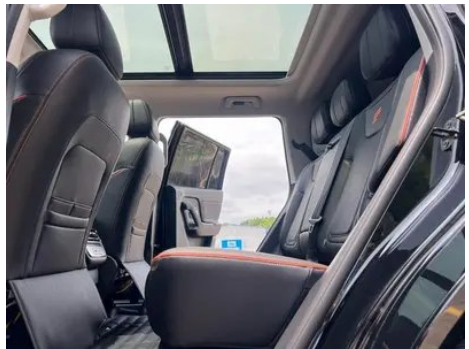

Vehicle Detail Report

Jetour Jietu Freedom 2025 2.0TD XWD Conquer

Basic Information

Brand	Jetour
Mileage	8,000 km
Color	Black
First Registration	2025-02-01
Transfer Count	1

Vehicle Images