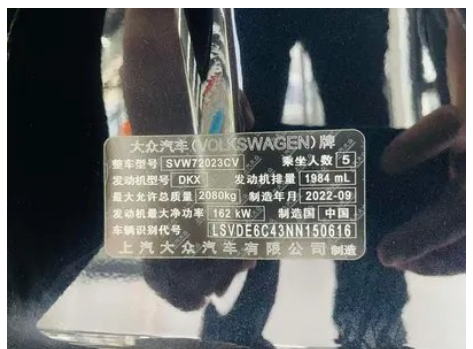

Vehicle Detail Report

Volkswagen Passat 2023 380TSI Luxury Edition

Basic Information

Brand	Volkswagen
Mileage	4,500 km
Color	Black
First Registration	2022-10-01
Transfer Count	0

Vehicle Images

Vehicle Condition