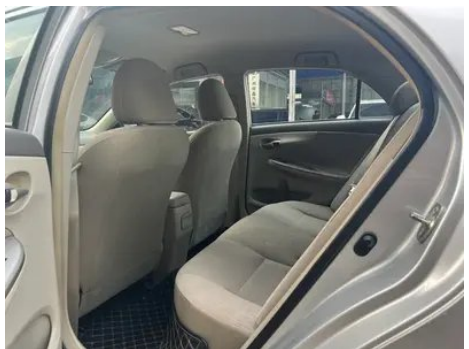

Vehicle Detail Report

Toyota Corolla 2007 1.6L Automatic GL

Basic Information

Brand	Toyota
Mileage	167,000 km
Color	Silver-gray
First Registration	2009-10-01
Transfer Count	1

Vehicle Images

Configuration Information