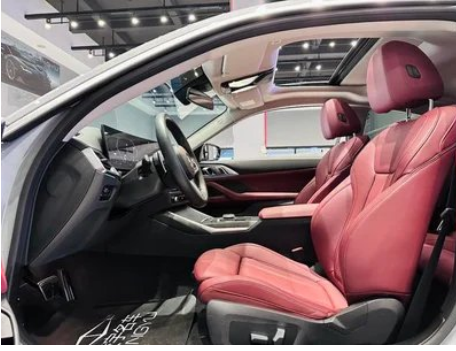

Vehicle Detail Report

BMW 4 Series 2023 425i M Sports suit

Basic Information

Brand	BMW
Mileage	15,000 km
Color	Silver-gray
First Registration	2023-10-01
Transfer Count	0

Vehicle Images

Vehicle Condition

1. Left rear quarter panel, Paint repair, Body panel repair.