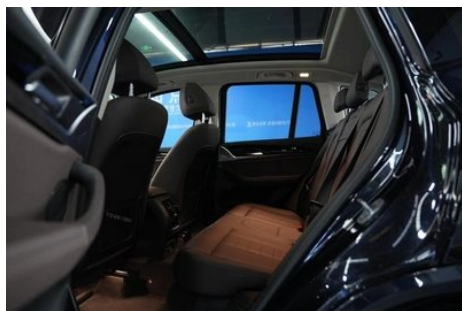

Vehicle Detail Report

BMW X3 2018 xDrive25i M Sports suit country VI

Basic Information

Brand	BMW
Mileage	92,900 km
Color	Black
First Registration	2019-04-01
Transfer Count	0

Vehicle Images