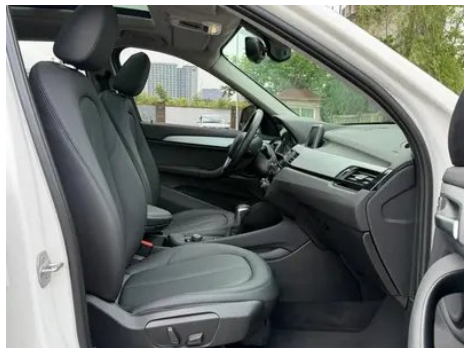

Vehicle Detail Report

BMW X1 2016 sDrive18Li Premium Class

Basic Information

Brand	BMW
Mileage	76,000 km
Color	White
First Registration	2016-08-01
Transfer Count	0

Vehicle Images

Vehicle Condition

1. Original metal body panels with factory paint.