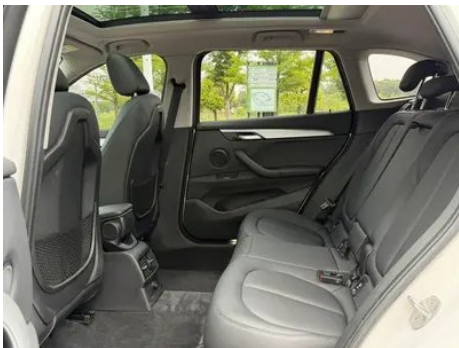

Vehicle Detail Report

BMW X1 2016 sDrive18Li Premium Class

Basic Information

Brand	BMW
Mileage	76,000 km
Color	White
First Registration	2016-08-01
Transfer Count	0

Vehicle Images

Vehicle Condition

1. Original metal body panels with factory paint.