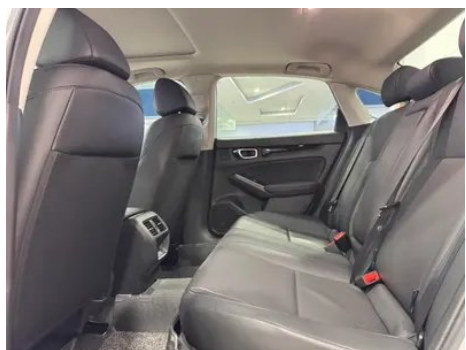

Vehicle Detail Report

Honda Integra 2022 240TURBO CVT Luxury Edition

Basic Information

Brand	Honda
Mileage	39,000 km
Color	White
First Registration	2022-07-01
Transfer Count	1

Vehicle Images