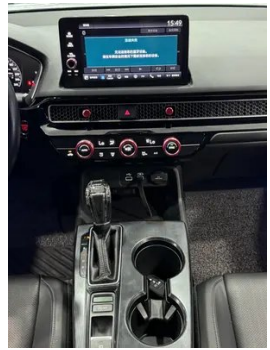

Vehicle Detail Report

Honda Integra 2022 240TURBO CVT Luxury Edition

Basic Information

Brand	Honda
Mileage	39,000 km
Color	White
First Registration	2022-07-01
Transfer Count	1

Vehicle Images

Vehicle Condition

1. Left rear quarter panel, Scratch damage.

Configuration Information

Model Information

Model Name	Honda Integra 2022 240TURBO CVT Luxury Edition
Launch Date	2021.12

Basic parameters

Vehicle Class	compact car
Energy Type	Gasoline
Maximum Power (kW)	134
Maximum Torque (N·m)	240
Transmission	CVT continuously variable transmission
Body Type	Sedan
Engine	1.5T 182 horsepower L4
Dimensions (L×W×H) (mm)	4689*1802*1415
Official 0-100 km/h Acceleration (s)	-
Top Speed (km/h)	200
Curb Weight (kg)	1384
Maximum Gross Weight (kg)	1825
WLTP Combined Fuel Consumption (L/100km)	6