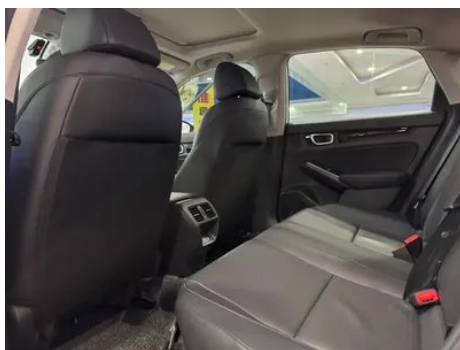

Vehicle Detail Report

Honda Integra 2022 240TURBO CVT Luxury Edition

Basic Information

Brand	Honda
Mileage	39,000 km
Color	White
First Registration	2022-07-01
Transfer Count	1

Vehicle Images