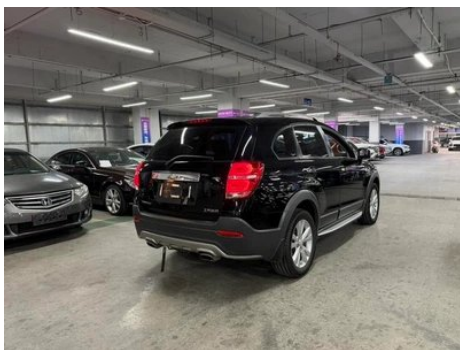

Vehicle Detail Report

**Chevrolet Copaci 2017 2.4L Four-wheel drive
flagship version 7 seat**

Basic Information

Brand	Chevrolet
Mileage	140,200 km
Color	Black
First Registration	2017-12-01
Transfer Count	1

Vehicle Images

Vehicle Condition

1. Right upper side rail, Paint repair. 2. Driver's seat rails and frame, Signs of removal. 3. Front passenger seat rails and frame, Signs of removal. 4. Left rear quarter panel, Paint repair. 5. Right rear quarter panel, Paint repair.