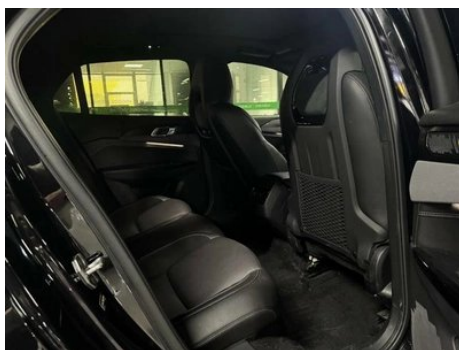

Vehicle Detail Report

Lynk & Co 03 2021 1.5TD DCT Strength Champion Edition

Basic Information

Brand	LYNK & CO
Mileage	45,000 km
Color	Black
First Registration	2021-08-01
Transfer Count	1

Vehicle Images