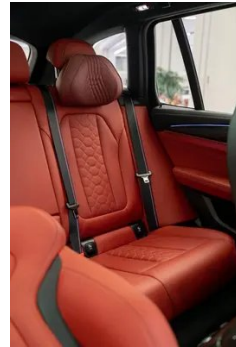

Vehicle Detail Report

BMW X3 M 2022 X3 M Thunder Edition

Basic Information

Brand	BMW
Mileage	43,000 km
Color	Black
First Registration	2023-07-01
Transfer Count	0

Vehicle Images

Vehicle Condition

1. Left rocker panel, Scratch damage. 2. Right rocker panel, Scratch damage. 3. Engine valve cover, Oil leakage. 4. Hood, Paint repair, Body panel repair. 5. Front grille, Replaced. 6. Front bumper, Paint repair. 7. Rear bumper, Paint repair, Scrape. 8. Left front door, Scratch. 9. Right front wheel rim, Scrape. 10. Left front fender, Scratch. 11. Right front fender, Scratch. 12. Windshield, Replaced.