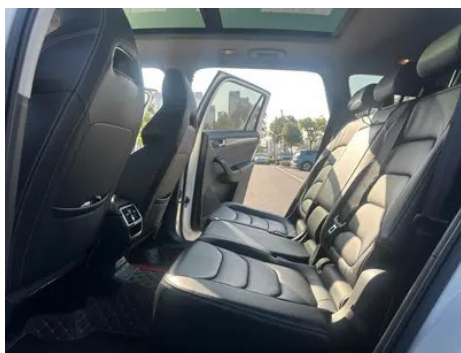

Vehicle Detail Report

Skoda Kodiaq 2022 TSI330 7 Two-wheel-drive luxury edition

Basic Information

Brand	Skoda
Mileage	38,000 km
Color	White
First Registration	2022-04-01
Transfer Count	0

Vehicle Images