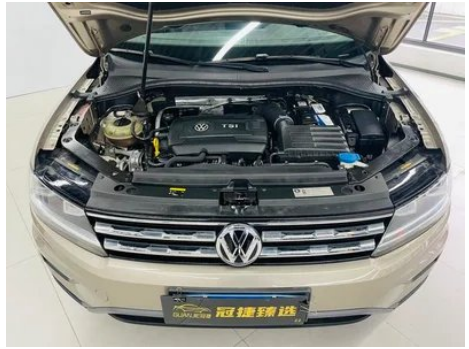

Vehicle Detail Report

Tiguan L 2017 330TSI Automatic Two-Drive Deluxe Edition

Basic Information

Brand	Volkswagen
Mileage	49,800 km
Color	Champagne color
First Registration	2018-01-01
Transfer Count	0

Vehicle Images