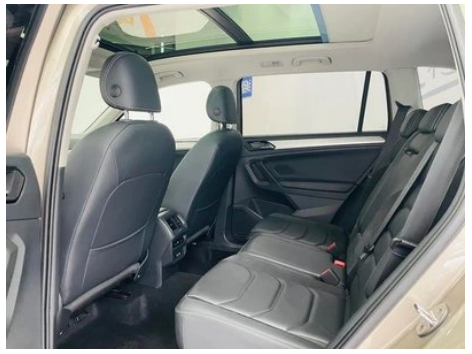

Vehicle Condition

1. Right rear fender, Paint repair.

Configuration Information

Model Information

Model Name	Tiguan L 2017 330TSI Automatic Two-Wheel Drive Luxury Edition