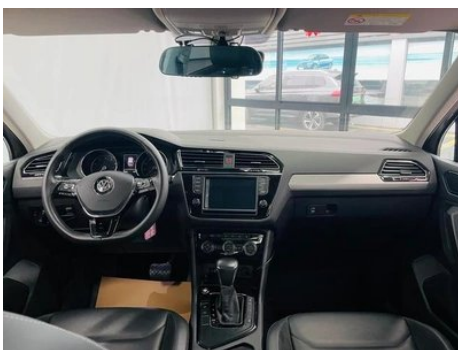

Vehicle Detail Report

Tiguan L 2017 330TSI Automatic Two-Drive Deluxe Edition

Basic Information

Brand	Volkswagen
Mileage	49,800 km
Color	Champagne color
First Registration	2018-01-01
Transfer Count	0

Vehicle Images