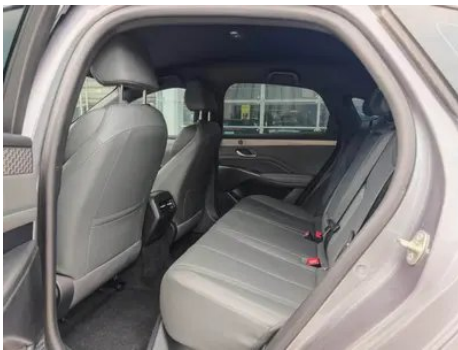

Vehicle Detail Report

BYD Qin PLUS 2025 Smart Driving Version 510KM Leading Type

Basic Information

Brand	BYD
Mileage	70,000 km
Color	Dark gray
First Registration	2025-05-01
Transfer Count	0

Vehicle Images