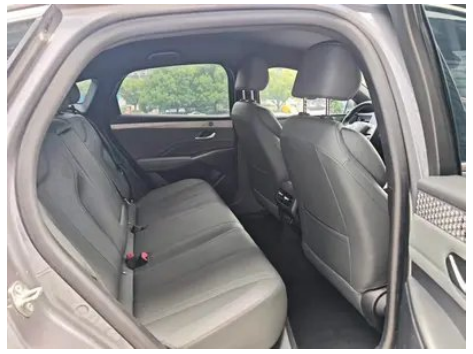

Vehicle Detail Report

BYD Qin PLUS 2025 Smart Driving Version 510KM Leading Type

Basic Information

Brand	BYD
Mileage	70,000 km
Color	Dark gray
First Registration	2025-05-01
Transfer Count	0

Vehicle Images