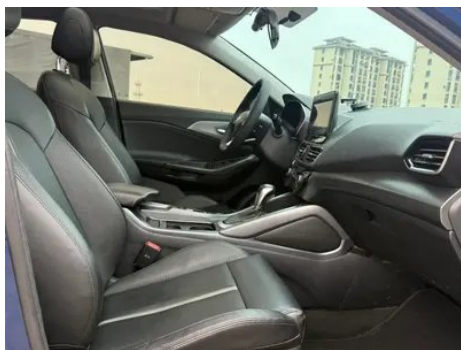

Vehicle Detail Report

Hyundai Lafesta 2019 280TGD i Sports version
Country VI

Basic Information

Brand	Hyundai
Mileage	98,000 km
Color	Blue
First Registration	2019-10-01
Transfer Count	0

Vehicle Images

Vehicle Condition