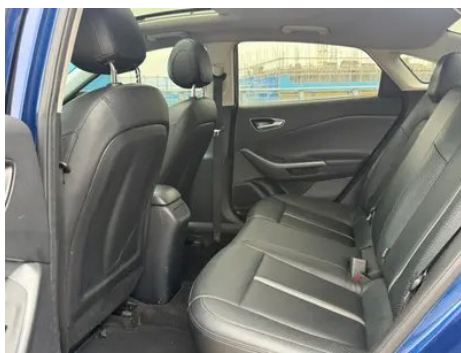

Vehicle Detail Report

Hyundai Lafesta 2019 280TGD i Sports version
Country VI

Basic Information

Brand	Hyundai
Mileage	98,000 km
Color	Blue
First Registration	2019-10-01
Transfer Count	0

Vehicle Images