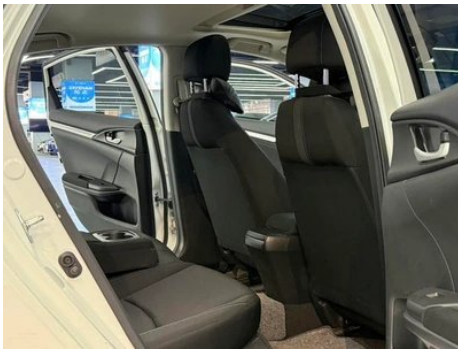

Vehicle Condition

1. Original metal body panels with factory paint.

Configuration Information

Model Information

Model Name	Civic 2019 220TURBO CVT Dynamic Edition Country VI
Launch Date	2019.05

Basic parameters

Vehicle Class	compact car
Energy Type	Gasoline
Maximum Power (kW)	130
Maximum Torque (N·m)	220
Transmission	CVT continuously variable transmission
Body Type	Sedan
Engine	1.5T 177 horsepower L4
Dimensions (L×W×H) (mm)	4658*1800*1416
Official 0-100 km/h Acceleration (s)	8.5
Top Speed (km/h)	200
Curb Weight (kg)	1305
Maximum Gross Weight (kg)	1740
NEDC Combined Fuel Consumption (L/100km)	5.4

engine

Engine Model	L15B8
Displacement (mL)	1498
Displacement (L)	1.5
Induction Type	Turbocharging
Cylinder Arrangement	L