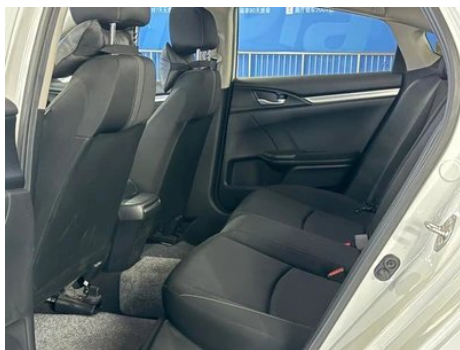

Vehicle Detail Report

Honda Civic 2019 220TURBO CVT Dynamic Edition Country VI

Basic Information

Brand	Honda
Mileage	46,000 km
Color	White
First Registration	2019-11-01
Transfer Count	0

Vehicle Images