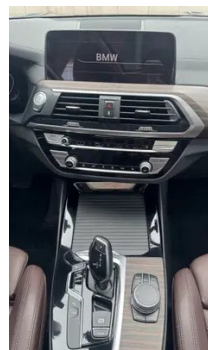

Vehicle Detail Report

BMW X3 2020 xDrive28i M Sports suit

Basic Information

Brand	BMW
Mileage	150,000 km
Color	Black
First Registration	2020-06-01
Transfer Count	0

Vehicle Images

Vehicle Condition

1. Right rocker panel, Inner-side deformation. 2. Inner side of left C-pillar, Paint repair, Body panel repair. 3. Left rear quarter panel, Paint repair, Body panel repair, Welding repair.