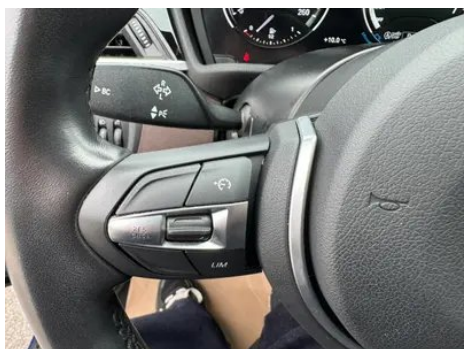

Vehicle Detail Report

BMW X1 2022 sDrive25Li Leading Type

Basic Information

Brand	BMW
Mileage	25,000 km
Color	Blue
First Registration	2022-08-01
Transfer Count	0

Vehicle Images

Vehicle Condition

1. Original metal body panels with factory paint.