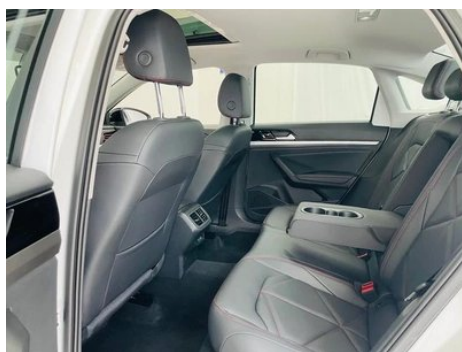

Vehicle Condition

1. Original metal panels and factory paint.

Configuration Information

Model Information

Model Name	Langyi 2024 300TSI DSG Star Leading Edition
Launch Date	2023.09

Basic parameters

Vehicle Class	compact car
Energy Type	Gasoline
Maximum Power (kW)	118
Maximum Torque (N·m)	250