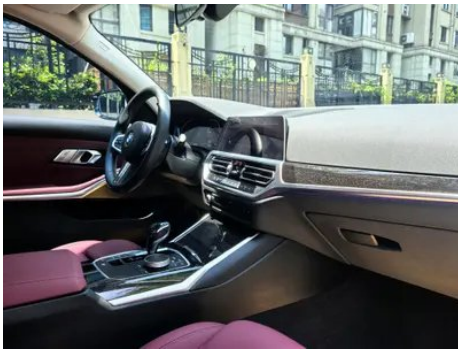

Vehicle Condition

1. Original metal body panels with factory paint.

Configuration Information

Model Information

Model Name	BMW 3 Series 2021 Restyling 325Li M Sports suit
Launch Date	2021.02

Basic parameters

Vehicle Class	Mid-size car
Energy Type	Gasoline
Maximum Power (kW)	135
Maximum Torque (N·m)	300