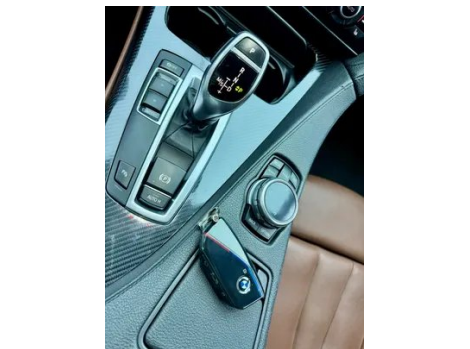

Vehicle Detail Report

BMW 6 Series 2013 Restyling 640i Gran Coupe

Basic Information

Brand	BMW
Mileage	103,000 km
Color	White
First Registration	2016-02-01
Transfer Count	1

Vehicle Images