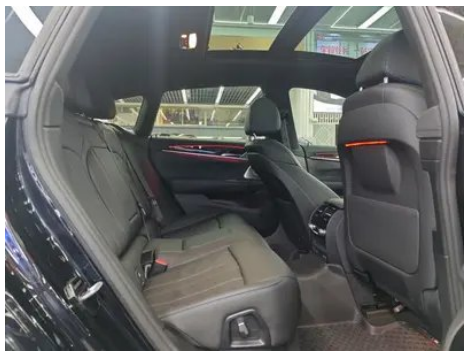

Vehicle Detail Report

BMW 6 Series GT 2024 630i M Sport Suit

Basic Information

Brand	BMW
Mileage	7,900 km
Color	Black
First Registration	2025-02-01
Transfer Count	0

Vehicle Images

Vehicle Condition

1. Driver's seat rails and frame, Signs of removal. 2. Front passenger seat rails and frame, Signs of removal. 3. Right front seat belt, Modified. 4. Right front seat belt, Modified.