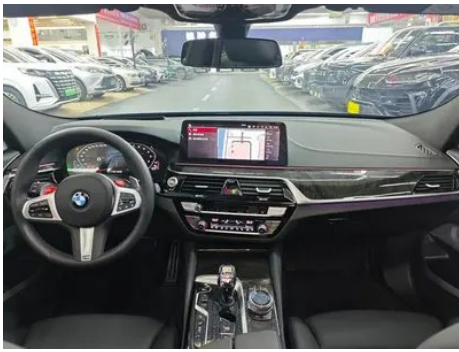

Vehicle Detail Report

BMW 6 Series GT 2024 630i M Sport Suit

Basic Information

Brand	BMW
Mileage	7,900 km
Color	Black
First Registration	2025-02-01
Transfer Count	0

Vehicle Images

Vehicle Condition

1. Driver's seat rails and frame, Signs of removal. 2. Front passenger seat rails and frame, Signs of removal. 3. Right front seat belt, Modified. 4. Right front seat belt, Modified.