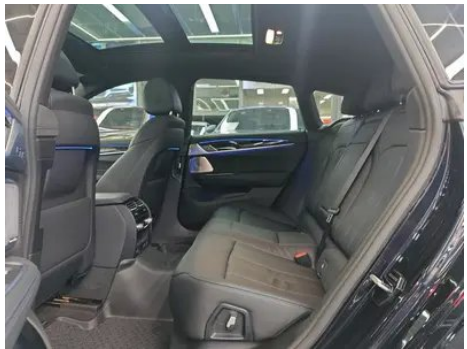

Vehicle Detail Report

BMW 6 Series GT 2024 630i M Sport Suit

Basic Information

Brand	BMW
Mileage	7,900 km
Color	Black
First Registration	2025-02-01
Transfer Count	0

Vehicle Images

Vehicle Condition

1. Driver's seat rails and frame, Signs of removal. 2. Front passenger seat rails and frame, Signs of removal. 3. Right front seat belt, Modified. 4. Right front seat belt, Modified.