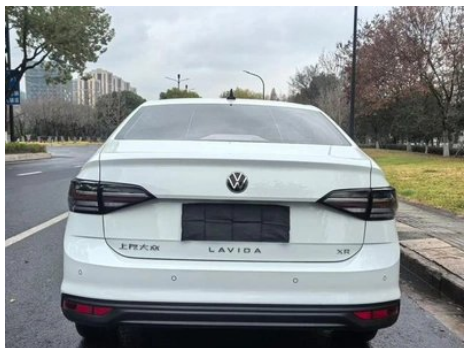

Vehicle Detail Report

Volkswagen Lavida 2025 New talent 1.5L
outstanding new edition

Basic Information

Brand	Volkswagen
Mileage	10,000 km
Color	White
First Registration	2024-08-01
Transfer Count	1

Vehicle Images

Vehicle Condition

1. Original metal body panels with factory paint.

"●" = Standard equipment

"_" = Not available

"○" = Optional equipment.

Note: These are Chinese market vehicles. Warranty coverage is not available outside of China.