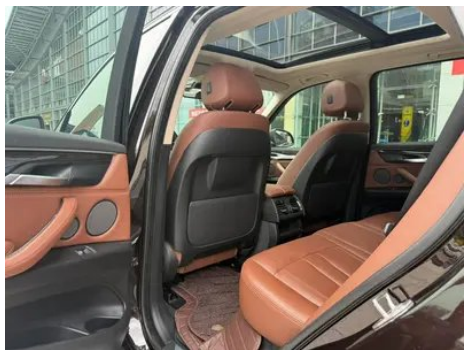

Vehicle Detail Report

BMW X5 2015 xDrive28i

Basic Information

Brand	BMW
Mileage	101,000 km
Color	Coffee color
First Registration	2016-07-01
Transfer Count	1

Vehicle Images

Vehicle Condition

1. Radiator support, Signs of removal. 2. Right rear quarter panel, Deformation.