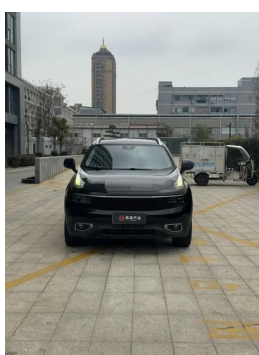

Vehicle Detail Report

Lynk & Co 01 2017 2.0T two-drive type Pro version

Basic Information

Brand	LYNK & CO
Mileage	87,000 km
Color	Black
First Registration	2018-06-01
Transfer Count	0

Vehicle Images

Vehicle Condition

1. Passenger seat rails and frame, Signs of disassembly.

Configuration Information

Model Information

Model Name	Lynk & Co 01 2017 Model 2.0T Two-Wheel Drive Pro Version
Launch Date	-

Basic parameters

Vehicle Class	Compact SUV
Energy Type	Gasoline
Maximum Power (kW)	140
Maximum Torque (N·m)	300
Transmission	6-speed manual integration
Body Type	SUV
Engine	2.0L 190 hp L4
Dimensions (L×W×H) (mm)	4512*1857*1673
Official 0-100 km/h Acceleration (s)	7.7
Top Speed (km/h)	210
Curb Weight (kg)	1632
Maximum Gross Weight (kg)	-
NEDC Combined Fuel Consumption (L/100km)	6.5