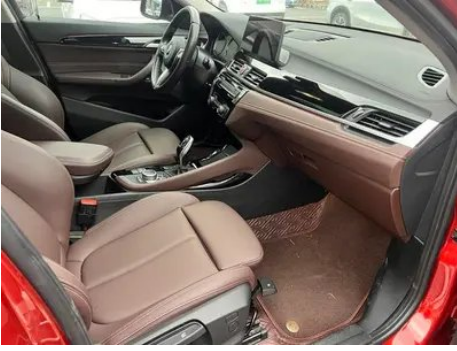

Vehicle Detail Report

BMW X2 2021 Restyling sDrive25i M Sports suit

Basic Information

Brand	BMW
Mileage	36,000 km
Color	Red
First Registration	2021-10-01
Transfer Count	0

Vehicle Images

Vehicle Condition

1. Original metal body panels with factory paint.