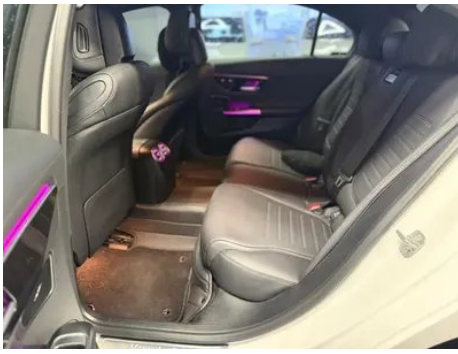

Vehicle Condition

1. Inner side of left B-pillar, Dent. 2. Right rear quarter panel, Scratch.

Configuration Information

Model Information

Model Name	Mercedes-Benz C-Class 2024 Change to three C 260 L Sports version
Launch Date	2024.05