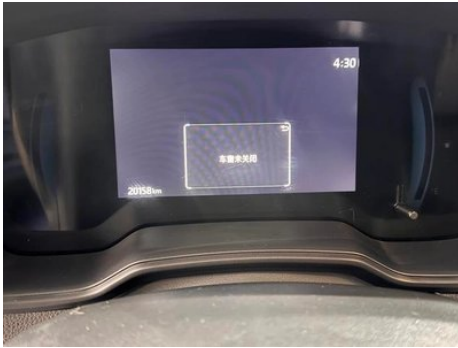

Vehicle Detail Report

Toyota Corolla Sharp 2023 2.0L CVT Elite Edition

Basic Information

Brand	Toyota
Mileage	20,000 km
Color	White
First Registration	2023-11-01
Transfer Count	0

Vehicle Images

Vehicle Condition

1. Right upper side rail, Deformation. 2. Left rocker panel, Scratch damage. 3. Right rocker panel, Scratch damage. 4. Inner side of left C-pillar, Scratch. 5. Inner side of right C-pillar, Scratch. 6. Driver's seat rails and frame, Signs of removal. 7. Front passenger seat rails and frame, Signs of removal.