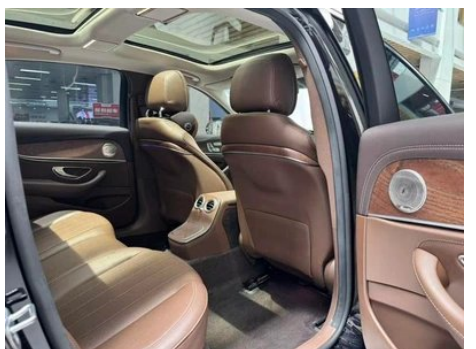

Vehicle Detail Report

Mercedes-Benz E-Class 2023 E 300 L
Fashionable Passenger car

Basic Information

Brand	Mercedes-Benz
Mileage	35,800 km
Color	Black
First Registration	2023-03-01
Transfer Count	0

Vehicle Images