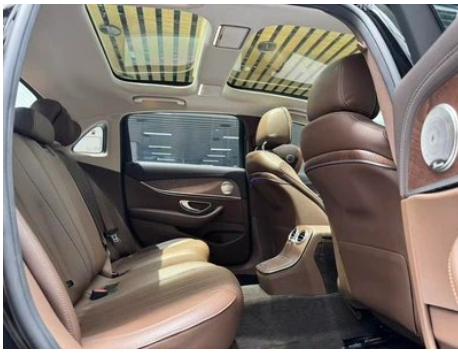

Vehicle Detail Report

Mercedes-Benz E-Class 2023 E 300 L
Fashionable Passenger car

Basic Information

Brand	Mercedes-Benz
Mileage	35,800 km
Color	Black
First Registration	2023-03-01
Transfer Count	0

Vehicle Images