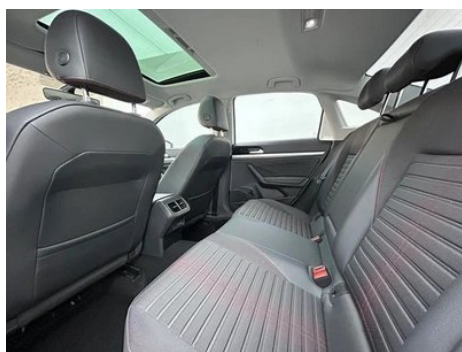

Vehicle Condition

1. Left rear quarter panel, Paint chip. 2. Right rear quarter panel, Deformation.

Configuration Information

Model Information

Model Name	Volkswagen Laida 2023 280TSI DSG Star Full Escape Edition
Launch Date	2022.06

Basic parameters

Vehicle Class	compact car
Energy Type	Gasoline
Maximum Power (kW)	110
Maximum Torque (N·m)	250
Transmission	7-speed dry dual clutch
Body Type	Sedan
Engine	1.4L 150 hp L4
Dimensions (L×W×H) (mm)	4678*1806*1474
Official 0-100 km/h Acceleration (s)	-
Top Speed (km/h)	200
Curb Weight (kg)	1345
Maximum Gross Weight (kg)	1805
WLTP Combined Fuel Consumption (L/100km)	5.78

engine

Engine Model	EA211-DSB
Displacement (mL)	1395
Displacement (L)	1.4
Induction Type	Turbocharging
Cylinder Arrangement	L