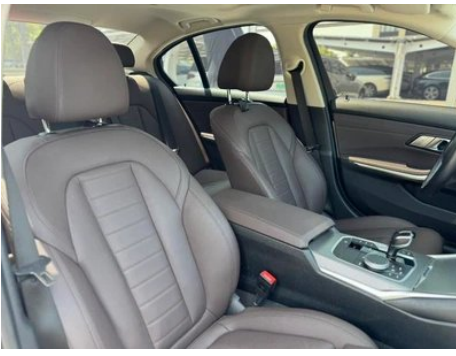

Vehicle Detail Report

BMW 3 Series 2021 325i M Sports Night Suit

Basic Information

Brand	BMW
Mileage	40,000 km
Color	White
First Registration	2021-07-01
Transfer Count	0

Vehicle Images

Vehicle Condition

1. Original metal panels and factory paint.