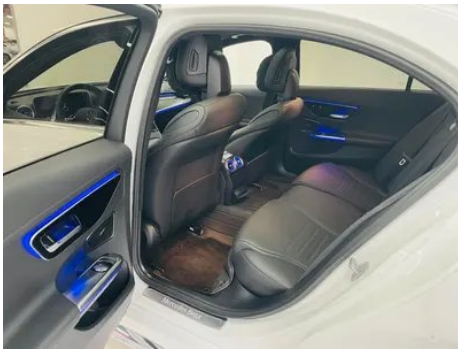

Vehicle Condition

1. Left rear quarter panel, Deformation.

Configuration Information

Model Information

Model Name	Mercedes-Benz C-Class 2024 C 260 L Sports version