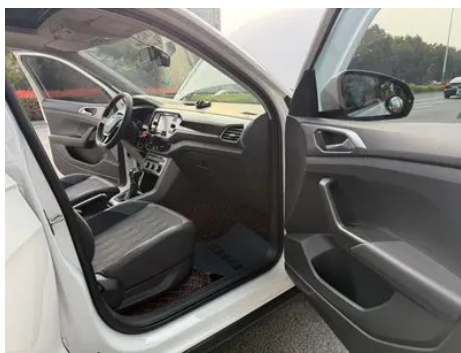

Vehicle Detail Report

Volkswagen T-Cross 2019 280TSI DSG Comfort Edition

Basic Information

Brand	Volkswagen
Mileage	47,000 km
Color	White
First Registration	2020-04-01
Transfer Count	1

Vehicle Images