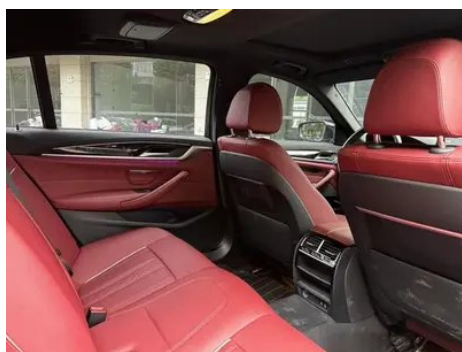

Vehicle Detail Report

BMW 5 Series 2022 525Li M Sports suit

Basic Information

Brand	BMW
Mileage	88,000 km
Color	Black
First Registration	2023-07-01
Transfer Count	0

Vehicle Images

Vehicle Condition

1. Inner side of right B-pillar, Scratch. 2. Driver's seat rails and frame, Signs of removal. 3. Front passenger seat rails and frame, Signs of removal. 4. Left rear quarter panel, Paint repair. 5. Right rear quarter panel, Deformation.