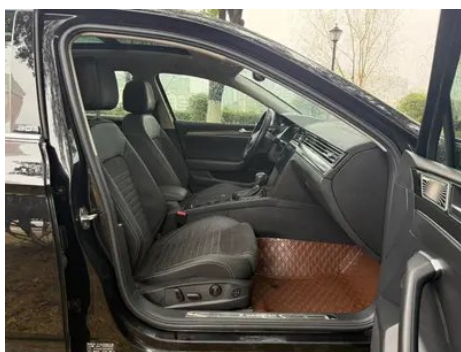

Vehicle Condition

1. Original metal body panels with factory paint.

Configuration Information

Model Information

Model Name	Volkswagen Magotan 2020 330TSI DSG Luxury type
Launch Date	2019.12

Basic parameters

Vehicle Class	Mid-size car
Energy Type	Gasoline
Maximum Power (kW)	137
Maximum Torque (N·m)	320
Transmission	7-speed wet dual-clutch
Body Type	Sedan
Engine	2.0T 186 horsepower L4
Dimensions (L×W×H) (mm)	4865*1832*1471
Official 0-100 km/h Acceleration (s)	8.1
Top Speed (km/h)	210
Curb Weight (kg)	1540
Maximum Gross Weight (kg)	2000
NEDC Combined Fuel Consumption (L/100km)	6.3
WLTP Combined Fuel Consumption (L/100km)	6.7
Measured 0-100 km/h Acceleration (s)	8.03
Measured 100-0 km/h Braking Distance (m)	41.27
Real-world Fuel Consumption (L/100km)	7.7