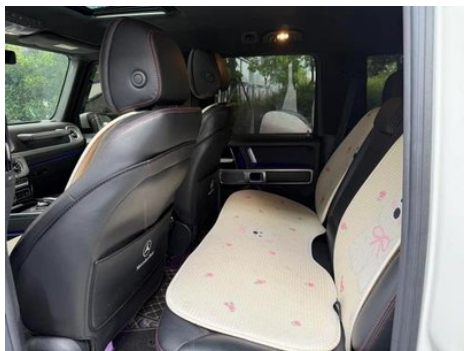

Vehicle Detail Report

Mercedes-Benz G-Class 2020 G 350

Basic Information

Brand	Mercedes-Benz
Mileage	74,000 km
Color	White
First Registration	2021-05-01
Transfer Count	1

Vehicle Images