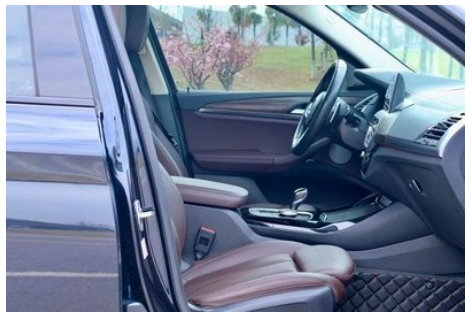

Vehicle Detail Report

BMW X3 2022 xDrive30i Leading Type M Obsidian Night Suit

Basic Information

Brand	BMW
Mileage	79,400 km
Color	Black
First Registration	2022-03-01
Transfer Count	0

Vehicle Images

Vehicle Condition