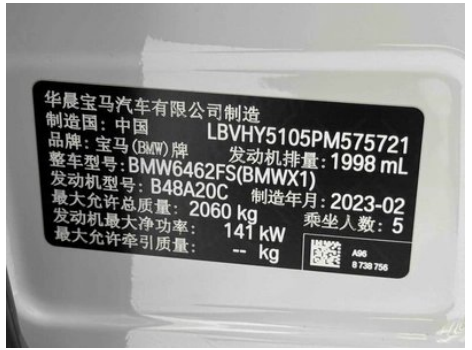

Vehicle Detail Report

BMW X1 2022 sDrive25Li Leading Type

Basic Information

Brand	BMW
Mileage	45,000 km
Color	White
First Registration	2023-03-01
Transfer Count	0

Vehicle Images

Vehicle Condition

1. Original metal body panels with factory paint.

Basic parameters

Vehicle Class	Compact SUV
Energy Type	Gasoline
Maximum Power (kW)	141
Maximum Torque (N·m)	280
Transmission	7-speed wet dual-clutch
Body Type	SUV
Engine	2.0L 192 hp L4
Dimensions (L×W×H) (mm)	4565*1821*1620
Official 0-100 km/h Acceleration (s)	8.2
Top Speed (km/h)	220
Curb Weight (kg)	1588
Maximum Gross Weight (kg)	2060
NEDC Combined Fuel Consumption (L/100km)	6.2
WLTP Combined Fuel Consumption (L/100km)	7.2