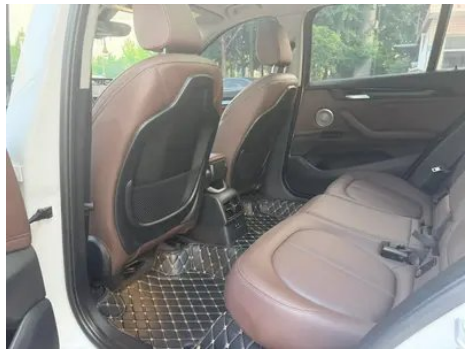

Vehicle Detail Report

BMW X1 2022 sDrive25Li Leading Type

Basic Information

Brand	BMW
Mileage	58,000 km
Color	White
First Registration	2023-01-01
Transfer Count	0

Vehicle Images

Vehicle Condition

1. Inner side of left B-pillar, Deformation. 2. Front passenger seat rails and frame, Corrosion.