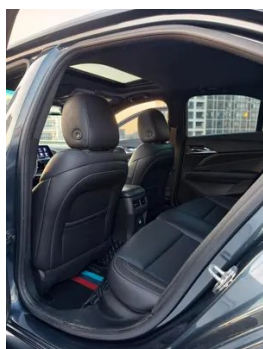

Vehicle Detail Report

Cadillac CT4 2021 28T Luxury type

Basic Information

Brand	Cadillac
Mileage	83,000 km
Color	Dark gray
First Registration	2022-01-01
Transfer Count	0

Vehicle Images

Vehicle Condition

1. Driver's seat rails and frame, Signs of removal. 2. Front passenger seat rails and frame, Signs of removal. 3. Left rear quarter panel, Scrape, Deformation. 4. Right rear quarter panel, Scrape, Deformation.