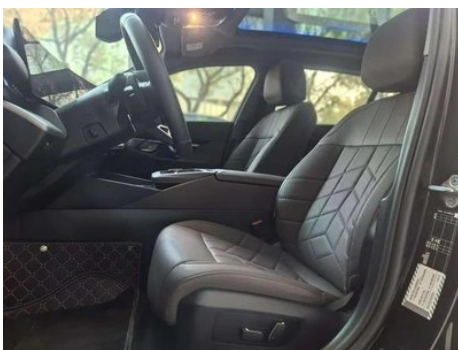

Vehicle Condition

1. Original metal panels and factory paint.

Configuration Information

Model Information

Model Name	BMW 5 Series 2024 525Li M Sports suit
Launch Date	2024.01

Basic parameters

Vehicle Class	Mid-size and large cars
Energy Type	Gasoline + 48V Mild Hybrid System
Maximum Power (kW)	140
Maximum Torque (N·m)	310