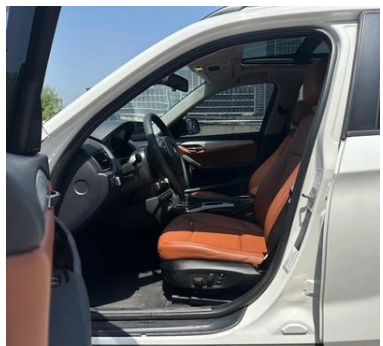

Vehicle Detail Report

BMW X1 2013 sDrive18i fashion type

Basic Information

Brand	BMW
Mileage	98,000 km
Color	White
First Registration	2014-01-01
Transfer Count	2

Vehicle Images

Vehicle Condition

1. Interior headliner, Detached, Water marks. 2. Left rear fender, Paint repair, Bodywork repair, Welding marks. 3. Interior headliner, Detached, Water marks.