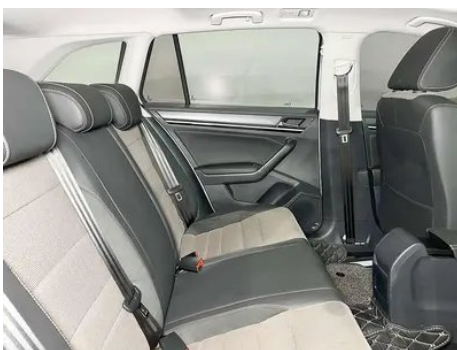

Vehicle Detail Report

Volkswagen C-TREK 2018 230TSI DSG Comfortable

Basic Information

Brand	Volkswagen
Mileage	76,500 km
Color	White
First Registration	2018-03-01
Transfer Count	0

Vehicle Images