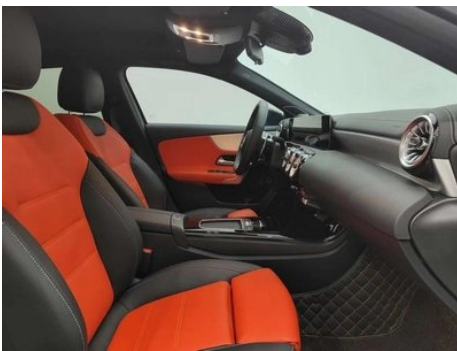

Vehicle Condition

1. Original metal panels and factory paint.

Configuration Information

Model Information

Model Name	Mercedes-Benz A- Class AMG 2025 AMG A 35 L 4MATIC
Launch Date	2024.12

Basic parameters

Vehicle Class	compact car
Energy Type	Gasoline + 48V Mild Hybrid System
Maximum Power (kW)	225
Maximum Torque (N·m)	400
Transmission	8-speed wet dual-clutch
Body Type	Sedan
Engine	2.0T 306 horsepower L4
Dimensions (L×W×H) (mm)	4630*1796*1416
Official 0-100 km/h Acceleration (s)	5.1
Top Speed (km/h)	250
Curb Weight (kg)	1642
Maximum Gross Weight (kg)	2160
WLTP Combined Fuel Consumption (L/100km)	7.72