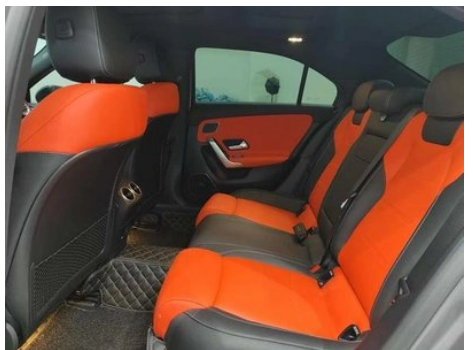

Vehicle Condition

1. Original metal panels and factory paint.

Configuration Information

Model Information

Model Name	Mercedes-Benz A- Class AMG 2025 AMG A 35 L 4MATIC
Launch Date	2024.12

Basic parameters

Vehicle Class	compact car
Energy Type	Gasoline + 48V Mild Hybrid System
Maximum Power (kW)	225
Maximum Torque (N·m)	400
Transmission	8-speed wet dual-clutch
Body Type	Sedan
Engine	2.0T 306 horsepower L4
Dimensions (L×W×H) (mm)	4630*1796*1416
Official 0-100 km/h Acceleration (s)	5.1
Top Speed (km/h)	250
Curb Weight (kg)	1642
Maximum Gross Weight (kg)	2160
WLTP Combined Fuel Consumption (L/100km)	7.72