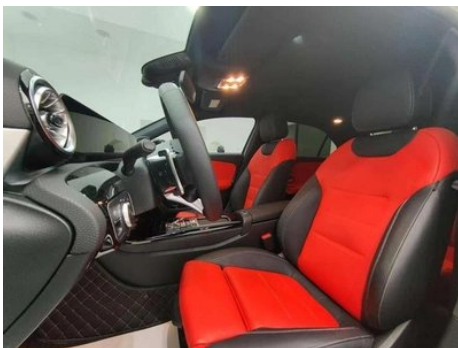

Vehicle Condition

1. Original metal panels and factory paint.

Configuration Information

Model Information

Model Name	Mercedes-Benz A- Class AMG 2025 AMG A 35 L 4MATIC
Launch Date	2024.12

Basic parameters

Vehicle Class	compact car
Energy Type	Gasoline + 48V Mild Hybrid System
Maximum Power (kW)	225
Maximum Torque (N·m)	400
Transmission	8-speed wet dual-clutch
Body Type	Sedan
Engine	2.0T 306 horsepower L4
Dimensions (L×W×H) (mm)	4630*1796*1416
Official 0-100 km/h Acceleration (s)	5.1
Top Speed (km/h)	250
Curb Weight (kg)	1642
Maximum Gross Weight (kg)	2160
WLTP Combined Fuel Consumption (L/100km)	7.72