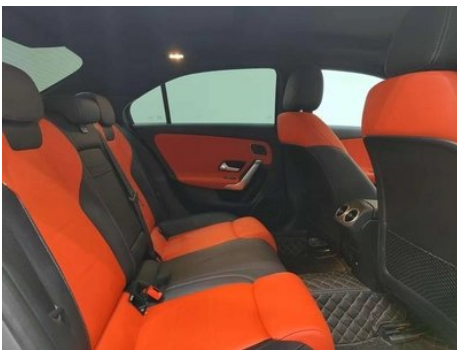

Vehicle Condition

1. Original metal panels and factory paint.

Configuration Information

Model Information

Model Name	Mercedes-Benz A- Class AMG 2025 AMG A 35 L 4MATIC
Launch Date	2024.12

Basic parameters

Vehicle Class	compact car
Energy Type	Gasoline + 48V Mild Hybrid System
Maximum Power (kW)	225
Maximum Torque (N·m)	400
Transmission	8-speed wet dual-clutch
Body Type	Sedan
Engine	2.0T 306 horsepower L4
Dimensions (L×W×H) (mm)	4630*1796*1416
Official 0-100 km/h Acceleration (s)	5.1
Top Speed (km/h)	250
Curb Weight (kg)	1642
Maximum Gross Weight (kg)	2160
WLTP Combined Fuel Consumption (L/100km)	7.72