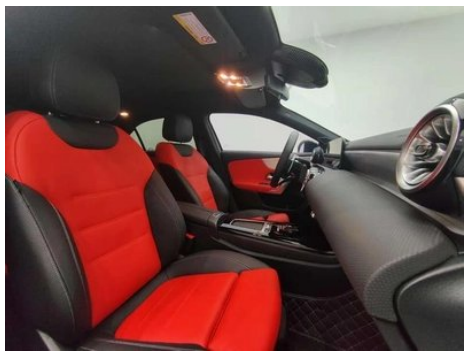

Vehicle Condition

1. Original metal panels and factory paint.

Configuration Information

Model Information

Model Name	Mercedes-Benz A- Class AMG 2025 AMG A 35 L 4MATIC
Launch Date	2024.12

Basic parameters

Vehicle Class	compact car
Energy Type	Gasoline + 48V Mild Hybrid System
Maximum Power (kW)	225
Maximum Torque (N·m)	400
Transmission	8-speed wet dual-clutch
Body Type	Sedan
Engine	2.0T 306 horsepower L4
Dimensions (L×W×H) (mm)	4630*1796*1416
Official 0-100 km/h Acceleration (s)	5.1
Top Speed (km/h)	250
Curb Weight (kg)	1642
Maximum Gross Weight (kg)	2160
WLTP Combined Fuel Consumption (L/100km)	7.72