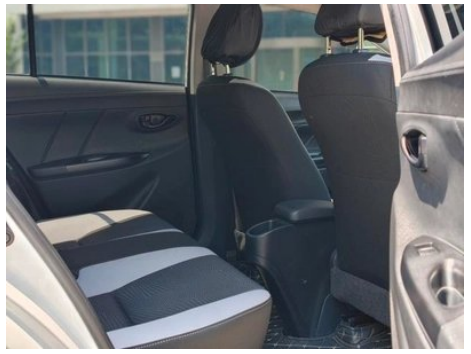

Vehicle Condition

1. Right front door, Body panel repair. 2. Right front fender, Body panel repair. 3. Right headlight, Signs of removal.

Configuration Information

Model Information

Model Name	YARiS L to dazzle 2022 Vibrant X 1.5L CVT Leading PLUS version
Launch Date	2021.12

Basic parameters

Vehicle Class	Small car
Energy Type	Gasoline
Maximum Power (kW)	82