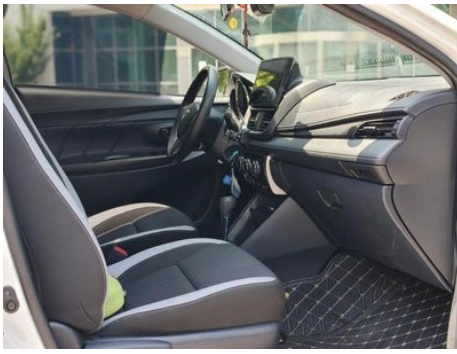

Vehicle Condition

1. Right front door, Body panel repair. 2. Right front fender, Body panel repair. 3. Right headlight, Signs of removal.

Configuration Information

Model Information

Model Name	YARiS L to dazzle 2022 Vibrant X 1.5L CVT Leading PLUS version
Launch Date	2021.12