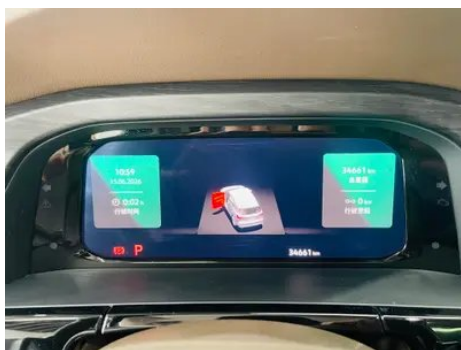

Vehicle Detail Report

Volkswagen Viloran 2023 380TSI Premium Edition

Basic Information

Brand	Volkswagen
Mileage	34,600 km
Color	Black
First Registration	2023-07-01
Transfer Count	0

Vehicle Images