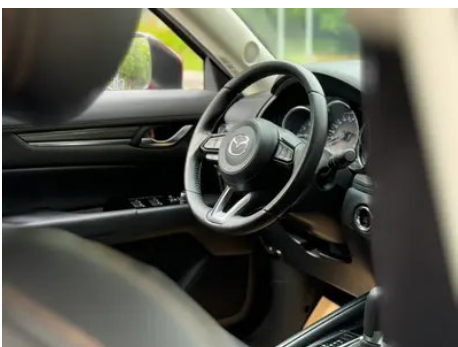

Vehicle Condition

1. Inner side of left B-pillar, Scratch. 2. Driver's seat rails and frame, Signs of removal. 3. Left rear quarter panel, Deformation.

Configuration Information

Model Information

Model Name	Mazda CX-5 2017 2.0L Automatic two-wheel drive smart type country VI
Launch Date	-