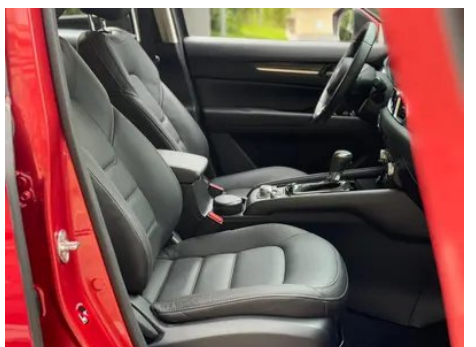

Vehicle Condition

1. Inner side of left B-pillar, Scratch. 2. Driver's seat rails and frame, Signs of removal. 3. Left rear quarter panel, Deformation.

Configuration Information

Model Information

Model Name	Mazda CX-5 2017 2.0L Automatic two-wheel drive smart type country VI
Launch Date	-