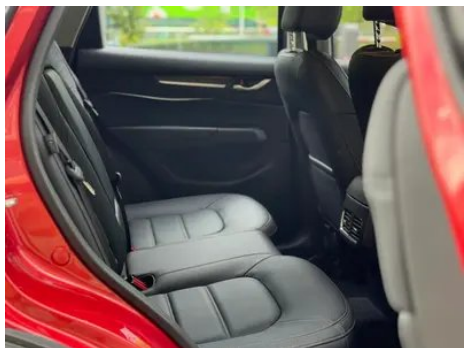

Vehicle Condition

1. Inner side of left B-pillar, Scratch. 2. Driver's seat rails and frame, Signs of removal. 3. Left rear quarter panel, Deformation.

Configuration Information

Model Information

Model Name	Mazda CX-5 2017 2.0L Automatic two-wheel drive smart type country VI
Launch Date	-