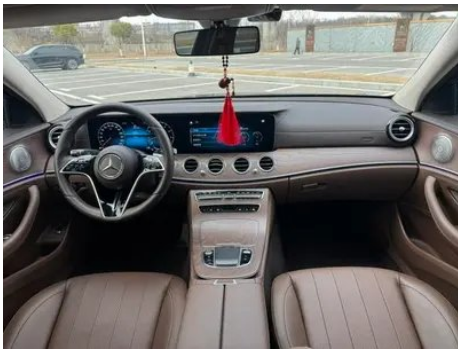

Vehicle Detail Report

Mercedes-Benz E-Class 2022 E 300 L Luxury
type Passenger car

Basic Information

Brand	Mercedes-Benz
Mileage	75,000 km
Color	Black
First Registration	2022-01-01
Transfer Count	0

Vehicle Images

Vehicle Condition

1. Right rear quarter panel, Paint repair, Body panel repair.

Configuration Information

Model Information

Model Name	Mercedes-Benz E-Class 2022 E 300 L Luxury type
Launch Date	2021.10

Basic parameters