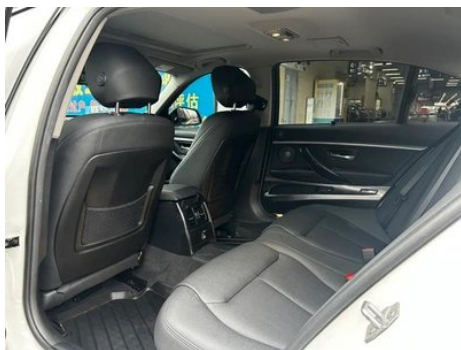

Vehicle Detail Report

BMW 3 Series 2019 320Li M Sports Obsidian Night Edition

Basic Information

Brand	BMW
Mileage	95,200 km
Color	White
First Registration	2018-11-01
Transfer Count	0

Vehicle Images