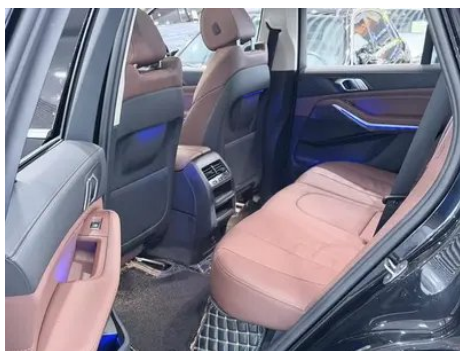

Vehicle Detail Report

BMW X5 2020 xDrive30i M Sports suit

Basic Information

Brand	BMW
Mileage	99,000 km
Color	Black
First Registration	2020-07-01
Transfer Count	0

Vehicle Images